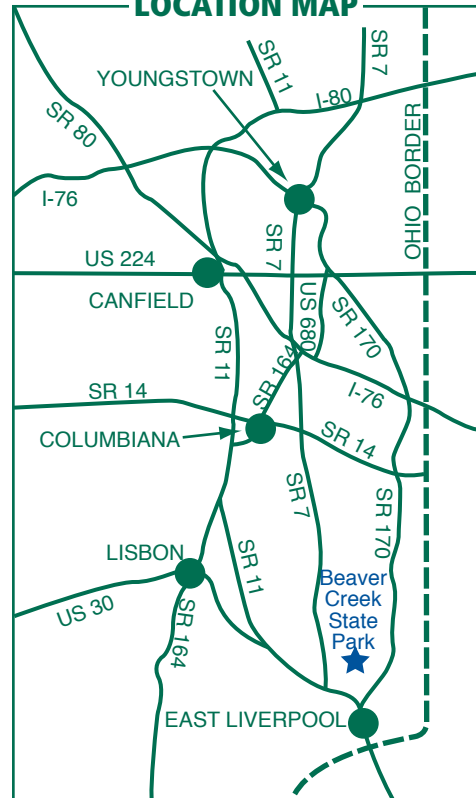

# Beaver Creek State Park

12021 Echo Dell Road  
 East Liverpool, Ohio 43920  
 (330) 385-3091- Park Office

## LEGEND

-  Park Office
-  Picnic Area
-  Picnic Shelter
-  Latrine
-  Park Boundary
-  Hiking Trail
-  Amphitheater
-  Archery Range & Trail
-  Basketball Court
-  Bridle Trail Area
-  Playground
-  Soccer Fields

## LOCATION MAP

TRAILS	
Pine Ridge	0.5 mi
Dogwood	2 mi
Fitness	0.5 mi
Oak Hill	1 mi
Logan's Loop	0.5 mi
Overlook	0.5 mi
Upper Vondergreen	0.5 mi
Vondergreen	3.5 mi
Fisherman's	0.5 mi