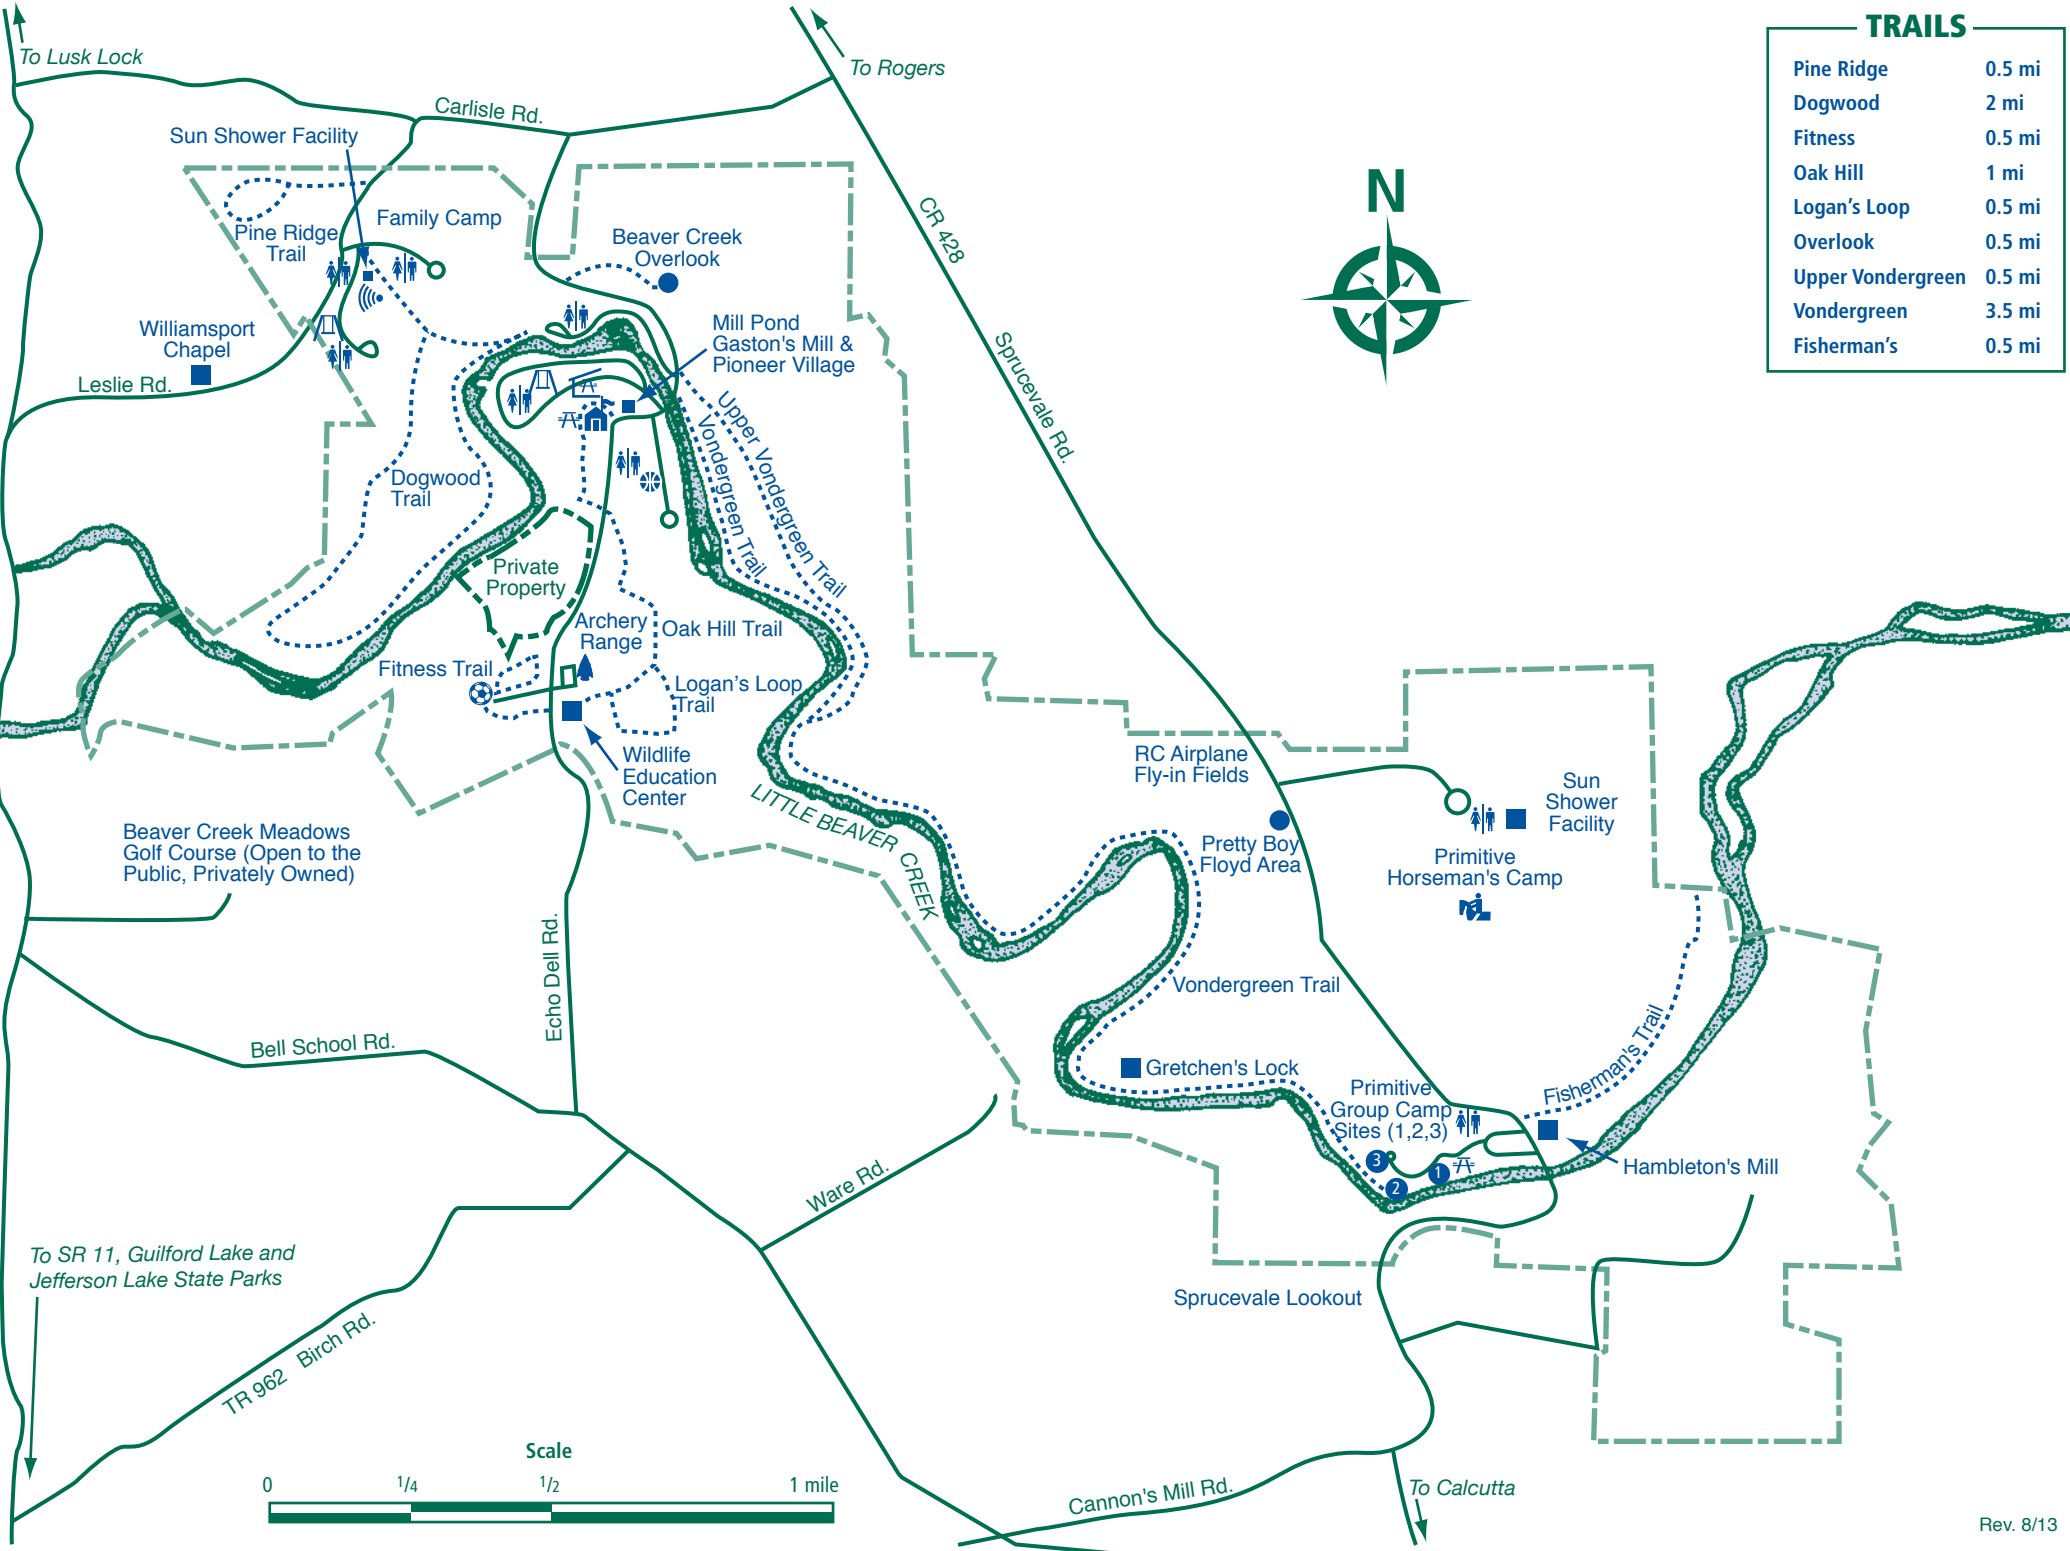

# Beaver Creek State Park

12021 Echo Dell Road  
 East Liverpool, Ohio 43920  
 (330) 385-3091- Park Office

## LEGEND

-  Park Office
-  Picnic Area
-  Picnic Shelter
-  Latrine
-  Park Boundary
-  Hiking Trail
-  Amphitheater
-  Archery Range & Trail
-  Basketball Court
-  Bridle Trail Area
-  Playground
-  Soccer Fields

## LOCATION MAP

TRAILS	
Pine Ridge	0.5 mi
Dogwood	2 mi
Fitness	0.5 mi
Oak Hill	1 mi
Logan's Loop	0.5 mi
Overlook	0.5 mi
Upper Vondergreen	0.5 mi
Vondergreen	3.5 mi
Fisherman's	0.5 mi